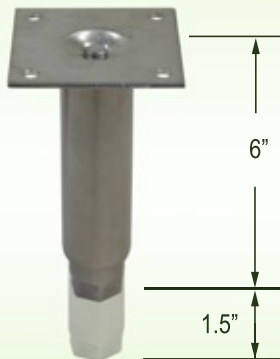

### Adjustable Bullet Feet FT-SSQ2

for 1 1/2" Square Tubing  
Stainless steel clad  
adjustable foot

### Adjustable Bullet Feet FT-SS5

Heavy-duty 1-5/8" (41mm) O.D.  
stainless steel, hex toe,

### Adjustable Bullet Feet FT-SS6

Heavy-duty 1-5/8" (41mm) O.D.  
stainless steel, hex toe,