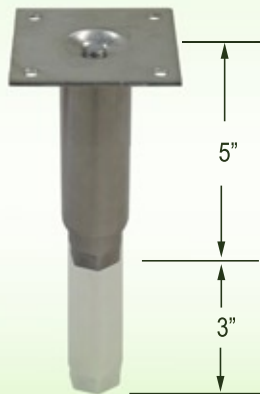

## Special Equipment Legs

### Adjustable Bullet Feet FT-SSQ2

for 1 1/2" Square Tubing  
Stainless steel clad  
adjustable foot

### Adjustable Bullet Feet FT-SS5

Heavy-duty 1-5/8" (41mm) O.D.  
stainless steel, hex toe,

### Adjustable Bullet Feet FT-SS6

Heavy-duty 1-5/8" (41mm) O.D.  
stainless steel, hex toe,