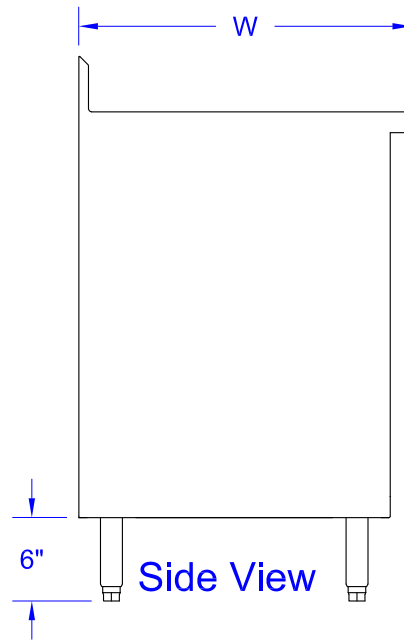

Inside View

Side View

CTD-PxxxxH
4" Rear Uprun
Enclosed Work Table
with Hinged Door

Front View

Order No	W	L	H	Weight lbs/ea
Flat Top All S/S				
Hinged Door				
CTD-P2436H	24	36	35	117
CTD-P2448H	24	48	35	143
CTD-P2460H	24	60	35	171
CTD-P3036H	30	36	35	125
CTD-P3048H	30	48	35	150
CTD-P3060H	30	60	35	176