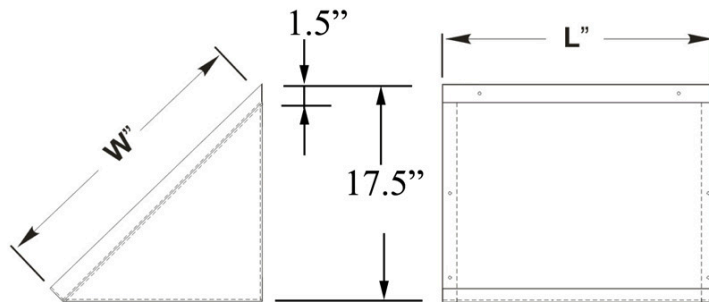

*This 16 gauge stainless steel shelf is 22" & 42" wide and comes with two slanted racks. Shelf is wall-mounted, and comes with mounting brackets.*

## Slant Glass Rack

DT-WS2422

DT-WS2442  
( Glass ware not included )

Order No	Description
DT-WS2422	Wall Mount shelf for Glass Rack 22"Lx 24"W
DT-WS2442	Wall Mount shelf for Glass Rack 42"Lx 24"W

Visit our website at  
**www.GSW-USA.com**