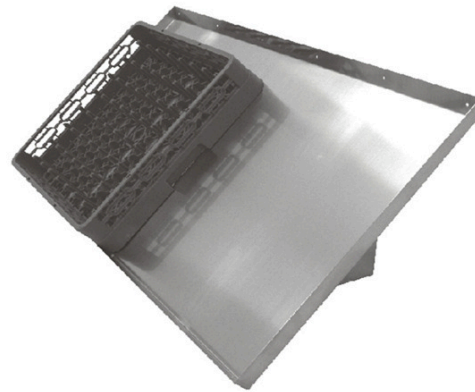

*This 16 gauge stainless steel shelf is 22" & 42" wide and comes with two slanted racks. Shelf is wall-mounted, and comes with mounting brackets.*

## Slant Glass Rack

DT-WS2422

DT-WS2442  
( Glass ware not included )

Order No	Description
DT-WS2422	Wall Mount shelf for Glass Rack 22"Lx 24"W
DT-WS2442	Wall Mount shelf for Glass Rack 42"Lx 24"W

Visit our website at  
**www.GSW-USA.com**