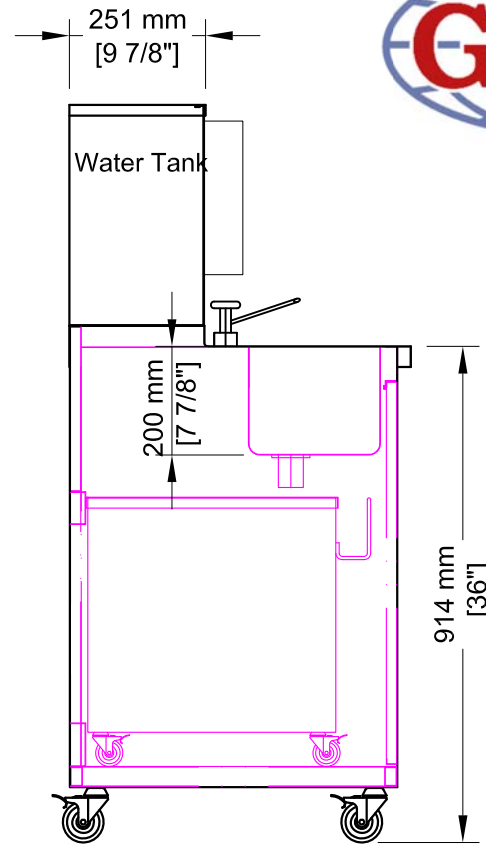

# HS-M3024

MOBILE HAND SINK  
 STAINLESS STEEL CONSTRUCTION WITH BRAKE  
 CASTERS  
 SINK BOWL SIZE (WxDxH):14"x9"x8"  
 PRODUCT WEIGHT (LBS) :182

Visit our website at  
**www.GSW-USA.com**

4177 Rowland Ave., #B, El Monte, CA 91731  
 Tel.: (800) 897-5999, (626) 291-5599 Fax: (626)286-0133  
 E-mail: sales@gsw-usa.com