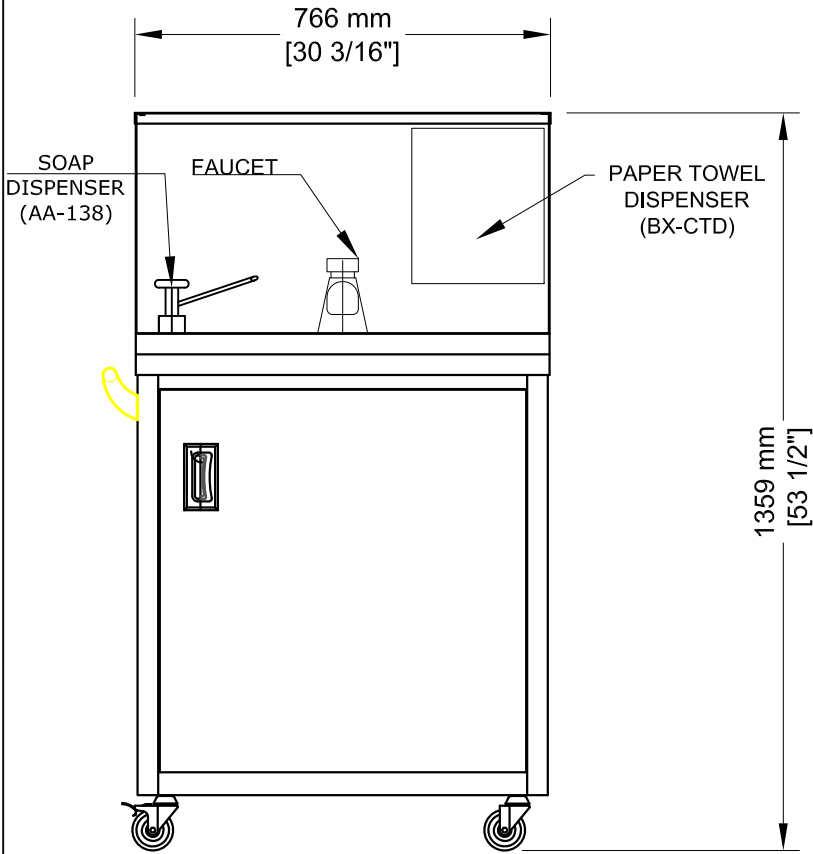

# HS-M3024

MOBILE HAND SINK  
 STAINLESS STEEL CONSTRUCTION WITH BRAKE  
 CASTERS  
 SINK BOWL SIZE (WxDxH):14"x9"x8"  
 PRODUCT WEIGHT (LBS) :182

Visit our website at  
**www.GSW-USA.com**

4177 Rowland Ave., #B, El Monte, CA 91731  
 Tel.: (800) 897-5999, (626) 291-5599 Fax: (626)286-0133  
 E-mail: sales@gsw-usa.com