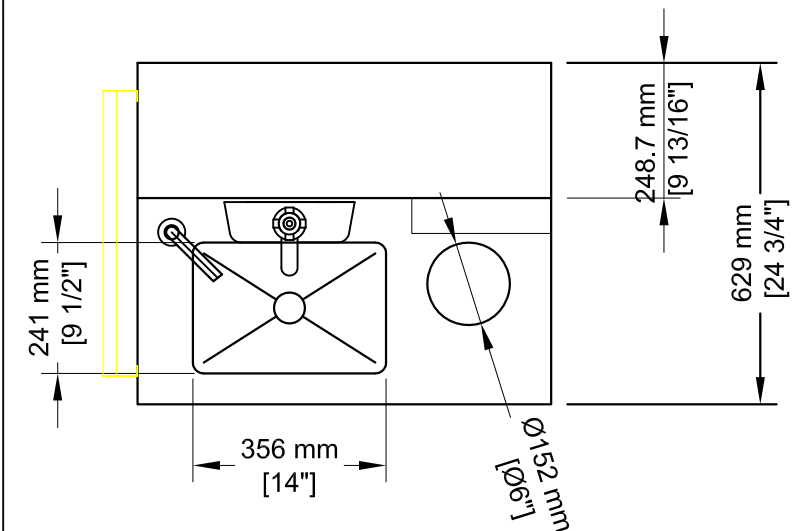

# HS-M3024

MOBILE HAND SINK  
 STAINLESS STEEL CONSTRUCTION WITH BRAKE  
 CASTERS  
 SINK BOWL SIZE (WxDxH):14"x9"x8"  
 PRODUCT WEIGHT (LBS) :182

Visit our website at  
**www.GSW-USA.com**

4177 Rowland Ave., #B, El Monte, CA 91731  
 Tel.: (800) 897-5999, (626) 291-5599 Fax: (626)286-0133  
 E-mail: sales@gsw-usa.com