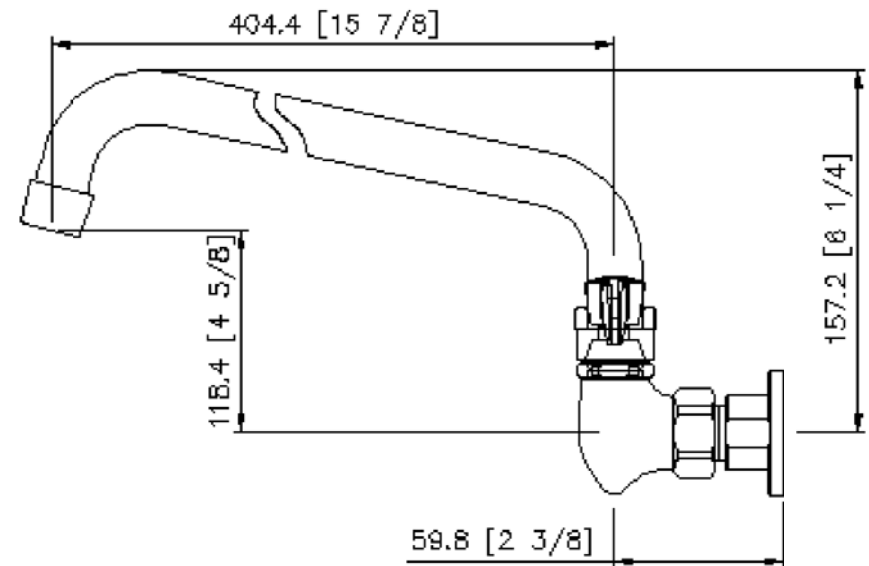

AA-716G

8" Commercial Duty
Wall Mount Faucet w/16" Spout

GSW®

Visit our website at
www.GSW-USA.com

4177 Rowland Ave., #B, El Monte, CA 91731
Tel.: (800) 897-5999, (626) 291-5599 Fax: (626)286-0133
E-mail: sales@gsw-usa.com