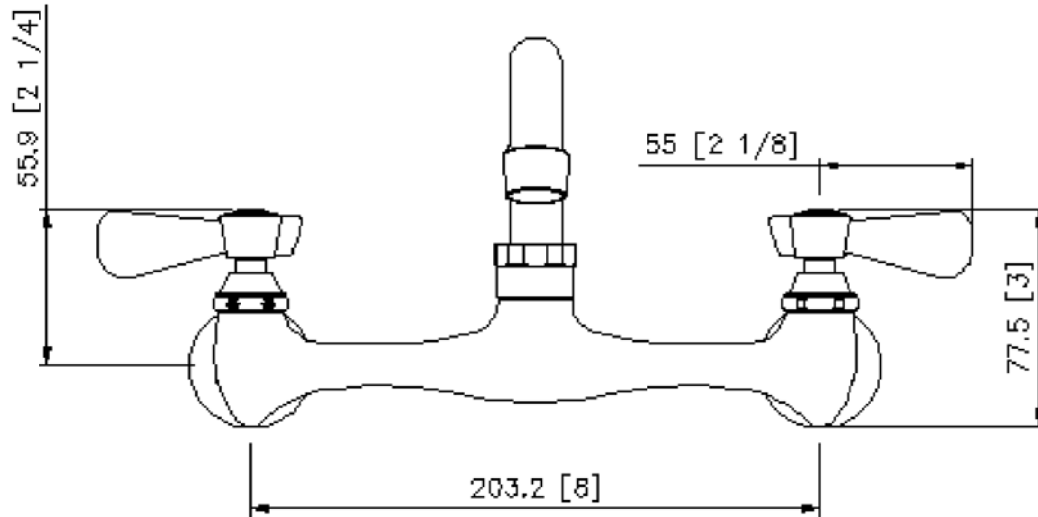

AA-716G

8" Commercial Duty
Wall Mount Faucet w/16" Spout

GSW®

Visit our website at
www.GSW-USA.com

4177 Rowland Ave., #B, El Monte, CA 91731
Tel.: (800) 897-5999, (626) 291-5599 Fax: (626)286-0133
E-mail: sales@gsw-usa.com