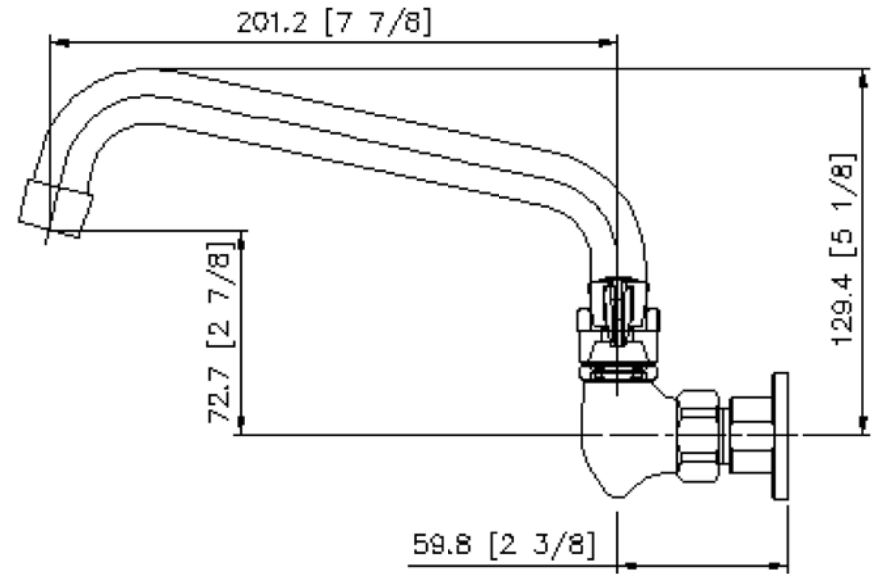

AA-708G

8" Commercial Duty
Wall Mount Faucet w/8" Spout

GSW®

Visit our website at
www.GSW-USA.com

4177 Rowland Ave., #B, El Monte, CA 91731

Tel.: (800) 897-5999, (626) 291-5599

Fax: (626)286-0133

E-mail: sales@gsw-usa.com