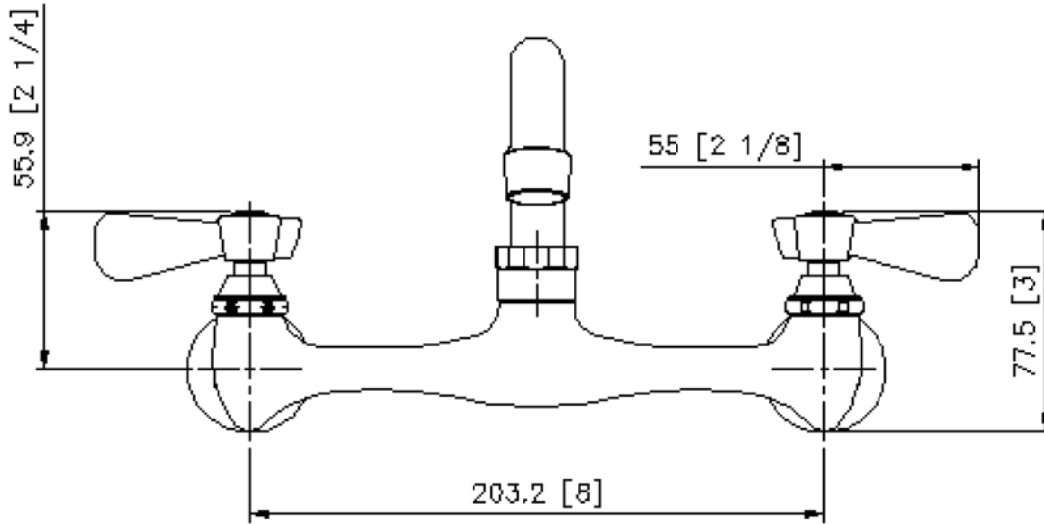

AA-708G

8" Commercial Duty
Wall Mount Faucet w/8" Spout

GSW®

Visit our website at
www.GSW-USA.com

4177 Rowland Ave., #B, El Monte, CA 91731

Tel.: (800) 897-5999, (626) 291-5599

Fax: (626)286-0133

E-mail: sales@gsw-usa.com