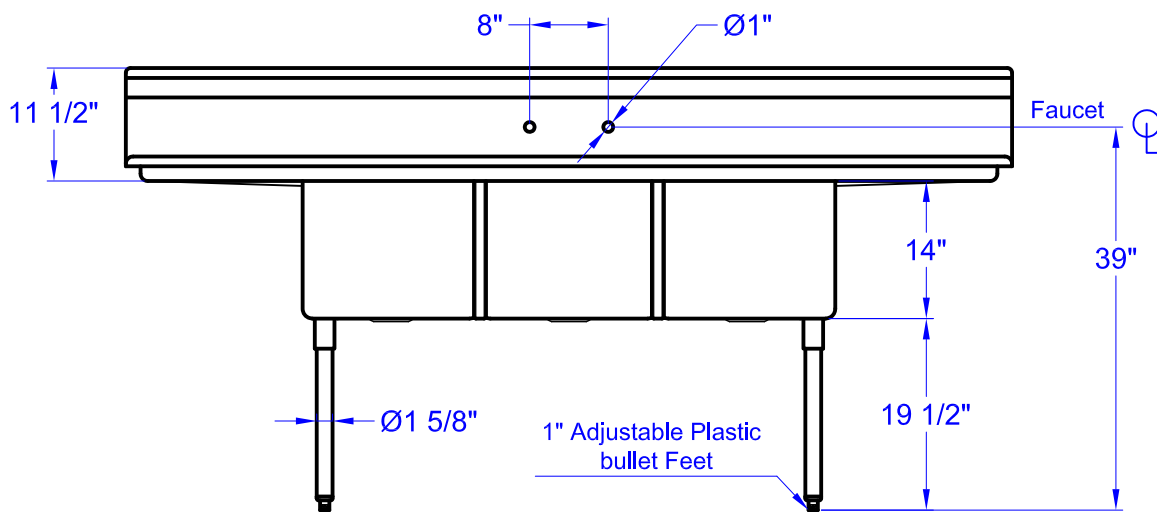

SH18243D

- Three Tubs Sink with Left & Right Drain Boards.
- Sink Bowl Size : 24" W x 18" L x 14" D.
- Strainer included.
- Faucet not included.
- Strainer Opening diameter 3-5/8".
- NSF & ETL certified.

Front View

Right Side View