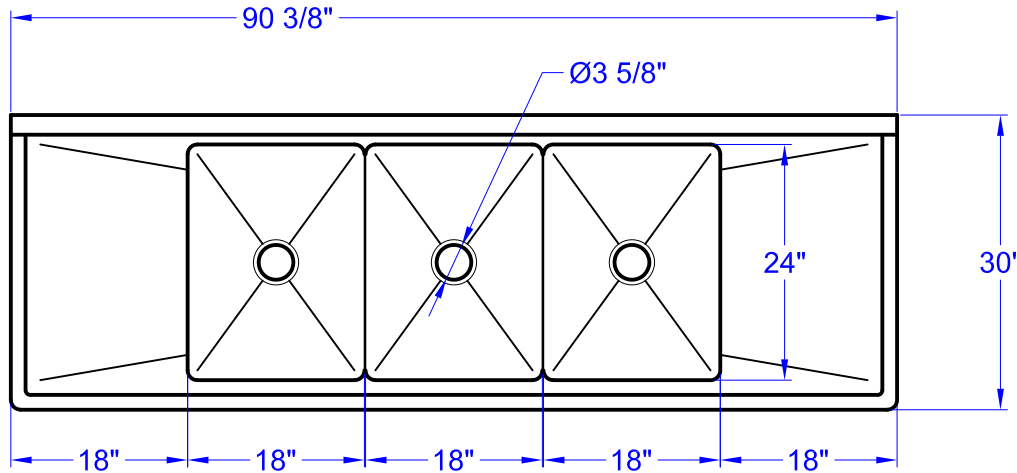

SH18243D

- Three Tubs Sink with Left & Right Drain Boards.
- Sink Bowl Size : 24" W x 18" L x 14" D.
- Strainer included.
- Faucet not included.
- Strainer Opening diameter 3-5/8".
- NSF & ETL certified.

Front View

Right Side View