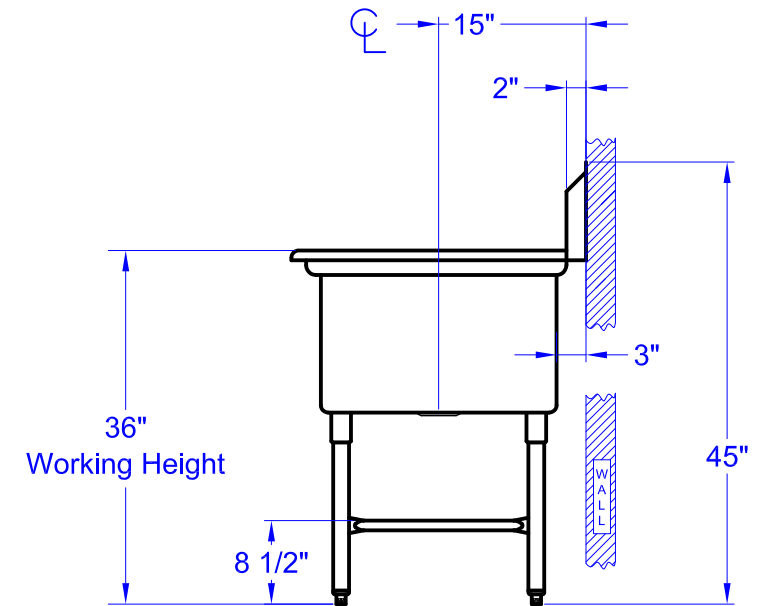

SH18243D

- Three Tubs Sink with Left & Right Drain Boards.
- Sink Bowl Size : 24" W x 18" L x 14" D.
- Strainer included.
- Faucet not included.
- Strainer Opening diameter 3-5/8".
- NSF & ETL certified.

Front View

Right Side View