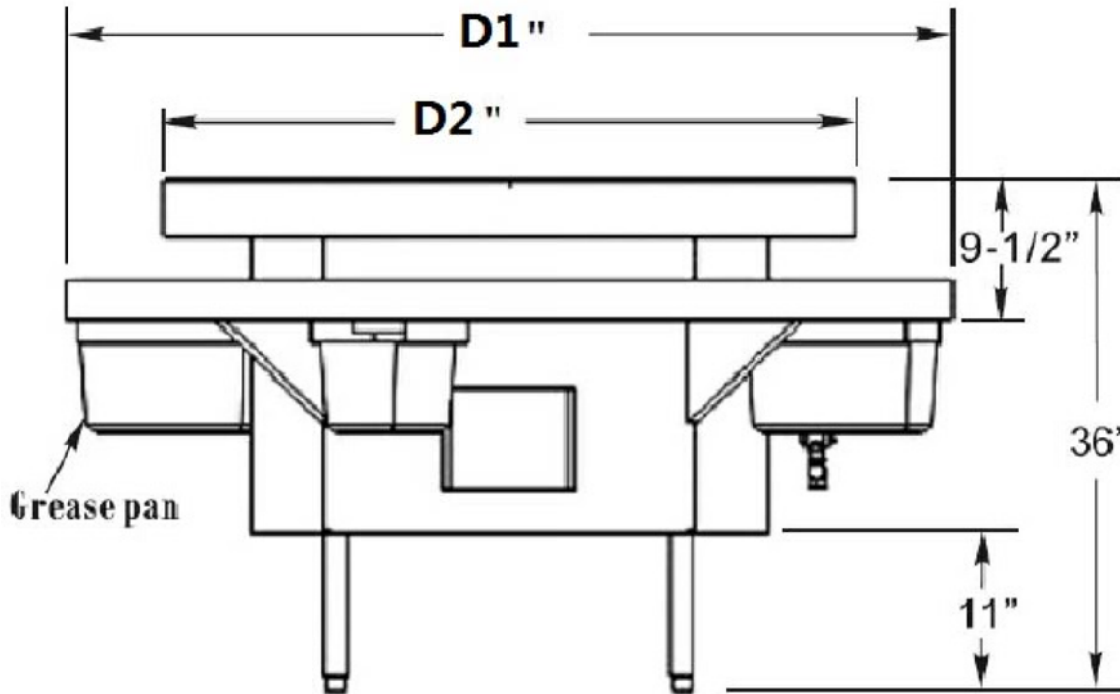

- Heavy duty steel grill top plate 3/4" thick.
- Stainless steel scrap ring.
- Stainless steel legs w/ adjustable bullet feet.
- Full size galvanized grease drip pan.
- Double wall insulated body construction.
- Built in safety control valves and manual gas shut off valves.
- Standard pilot light system.

Mongolian BBQ Ovens

Order No.	Top Diameter		Gas Inlet O.D	BUT / HR	Weight Lbs / ea
	D1	D2			
ARE-MBG-36	49"	36"	1-1/4"	400,000	450
ARE-MBG-48	61"	48"	1-1/4"	587,000	750
ARE-MBG-60	73"	60"	1-1/4"	785,000	1200