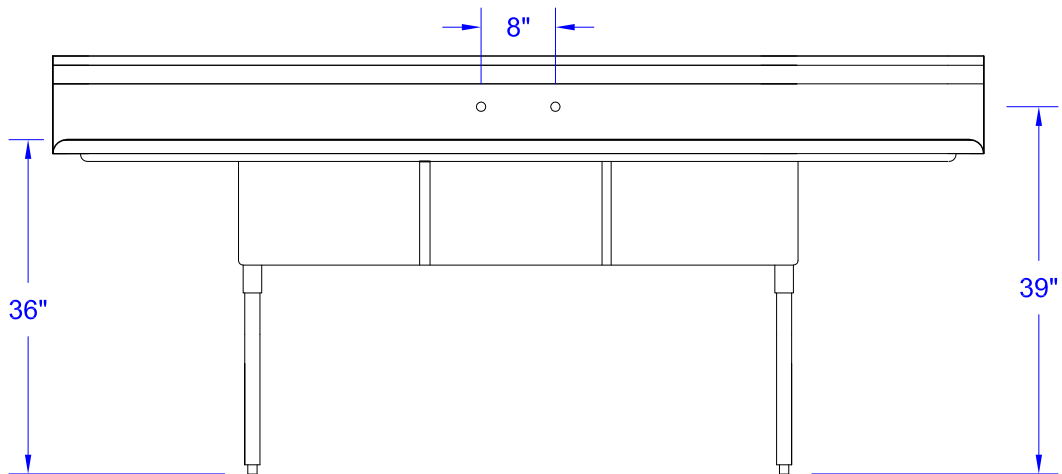

SE20203D
THREE TUB SINK
WITH BOTH SIDE DRAIN
BOARD

Visit our website at
www.GSW-USA.com

4177 Rowland Ave., #B, El Monte, CA 91731
Tel.: (800) 897-5999, (626) 291-5599 Fax: (626)286-0133
E-mail: sales@gsw-usa.com