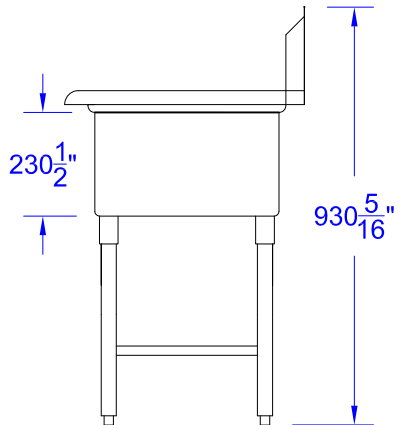

SE20203D
THREE TUB SINK
WITH BOTH SIDE DRAIN
BOARD

Visit our website at
www.GSW-USA.com

4177 Rowland Ave., #B, El Monte, CA 91731
Tel.: (800) 897-5999, (626) 291-5599 Fax: (626)286-0133
E-mail: sales@gsw-usa.com