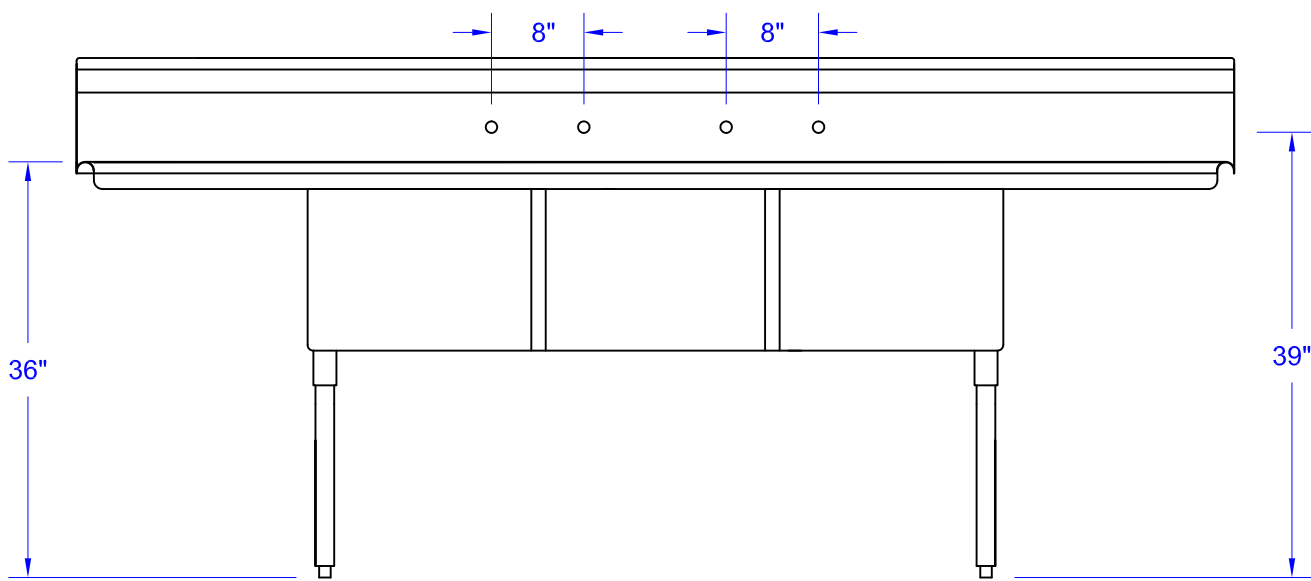

# SH20283D

THREE TUB SINK  
WITH BOTH SIDE 20" DRAIN  
BOARD

Visit our website at  
[www.GSW-USA.com](http://www.GSW-USA.com)

4177 Rowland Ave., #B, El Monte, CA 91731  
Tel.: (800) 897-5999, (626) 291-5599 Fax: (626)286-0133  
E-mail: sales@gsw-usa.com