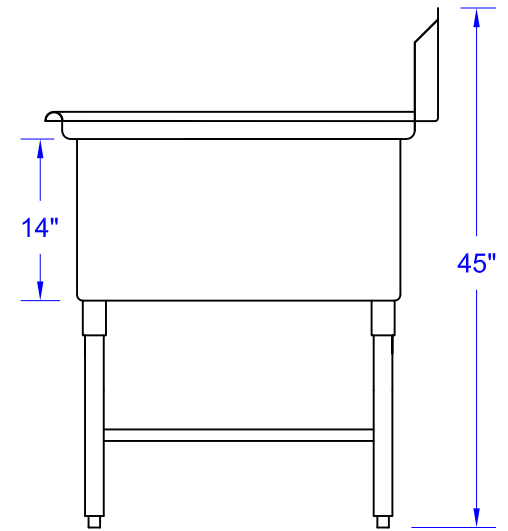

# SH20283D

THREE TUB SINK  
WITH BOTH SIDE 20" DRAIN  
BOARD

Visit our website at  
[www.GSW-USA.com](http://www.GSW-USA.com)

4177 Rowland Ave., #B, El Monte, CA 91731  
Tel.: (800) 897-5999, (626) 291-5599 Fax: (626)286-0133  
E-mail: sales@gsw-usa.com