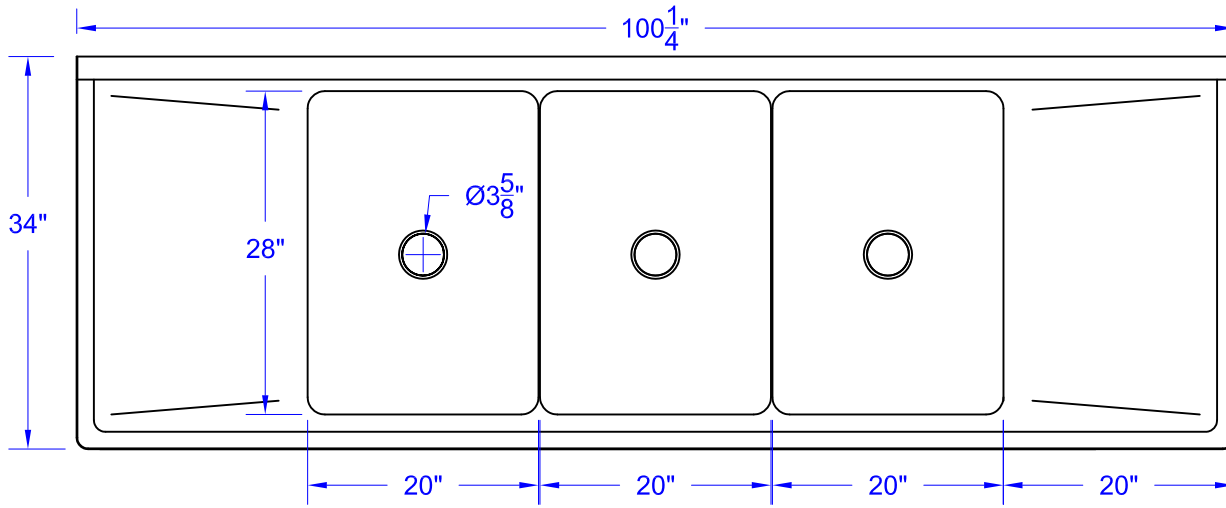

# SH20283D

THREE TUB SINK  
WITH BOTH SIDE 20" DRAIN  
BOARD

Visit our website at  
[www.GSW-USA.com](http://www.GSW-USA.com)

4177 Rowland Ave., #B, El Monte, CA 91731  
Tel.: (800) 897-5999, (626) 291-5599 Fax: (626)286-0133  
E-mail: sales@gsw-usa.com