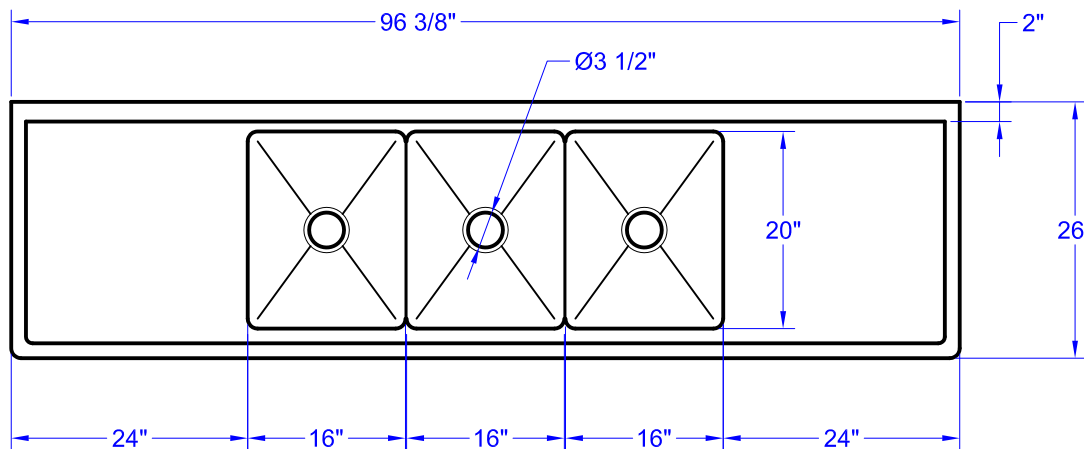

- Three Tub Sink w/ Left & Right Drain Boards.
- Bowl Size: 20"W x 16"L x 12" H.
- Strainer Opening Diameter 3-5/8".
- Strainer included.
- Faucet not included.

Intertek

Top View

Front View

Right Side View