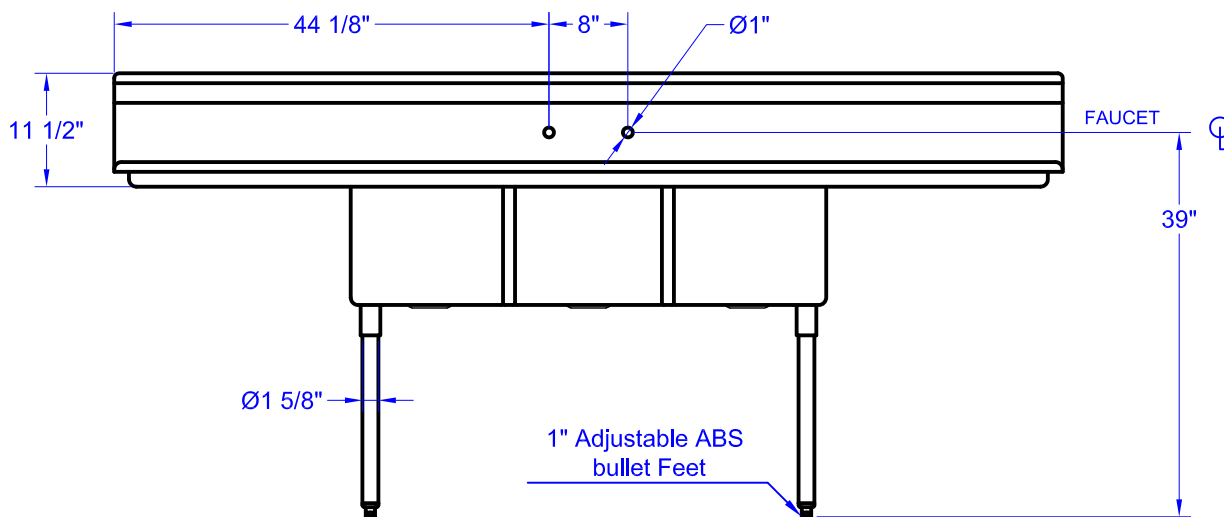

- Three Tub Sink w/ Left & Right Drain Boards.
- Bowl Size: 20"W x 16"L x 12" H.
- Strainer Opening Diameter 3-5/8".
- Strainer included.
- Faucet not included.

Intertek

Top View

Front View

Right Side View