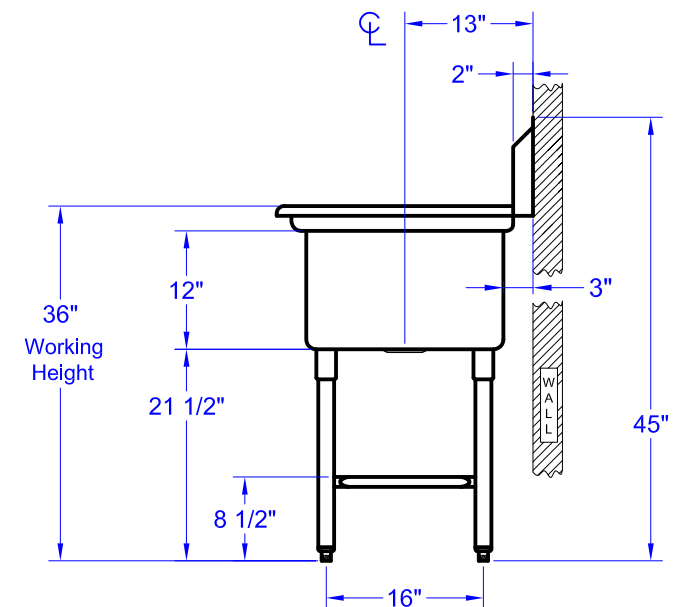

- Three Tub Sink w/ Left & Right Drain Boards.
- Bowl Size: 20"W x 16"L x 12" H.
- Strainer Opening Diameter 3-5/8".
- Strainer included.
- Faucet not included.

Intertek

Top View

Front View

Right Side View