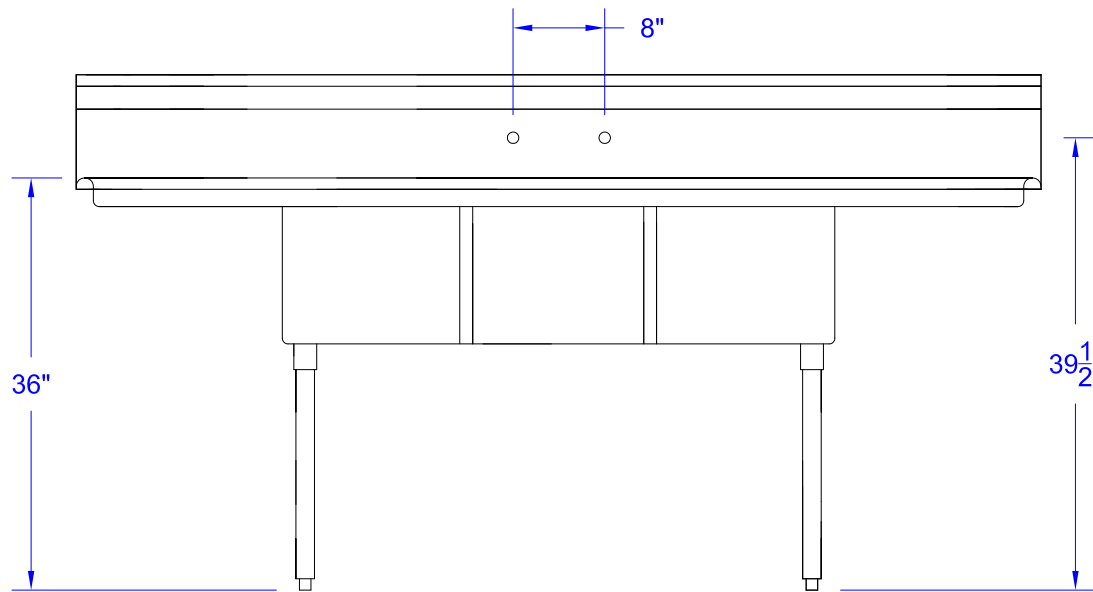

SE16203D18

THREE TUB SINK
WITH BOTH SIDE 18" DRAIN
BOARD & S/S LEG

Visit our website at
www.GSW-USA.com

4177 Rowland Ave., #B, El Monte, CA 91731
Tel.: (800) 897-5999, (626) 291-5599 Fax: (626)286-0133
E-mail: sales@gsw-usa.com