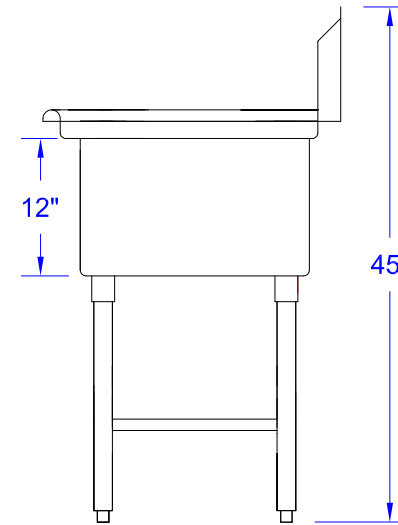

SE16203D18

THREE TUB SINK
WITH BOTH SIDE 18" DRAIN
BOARD & S/S LEG

Visit our website at
www.GSW-USA.com

4177 Rowland Ave., #B, El Monte, CA 91731
Tel.: (800) 897-5999, (626) 291-5599 Fax: (626)286-0133
E-mail: sales@gsw-usa.com