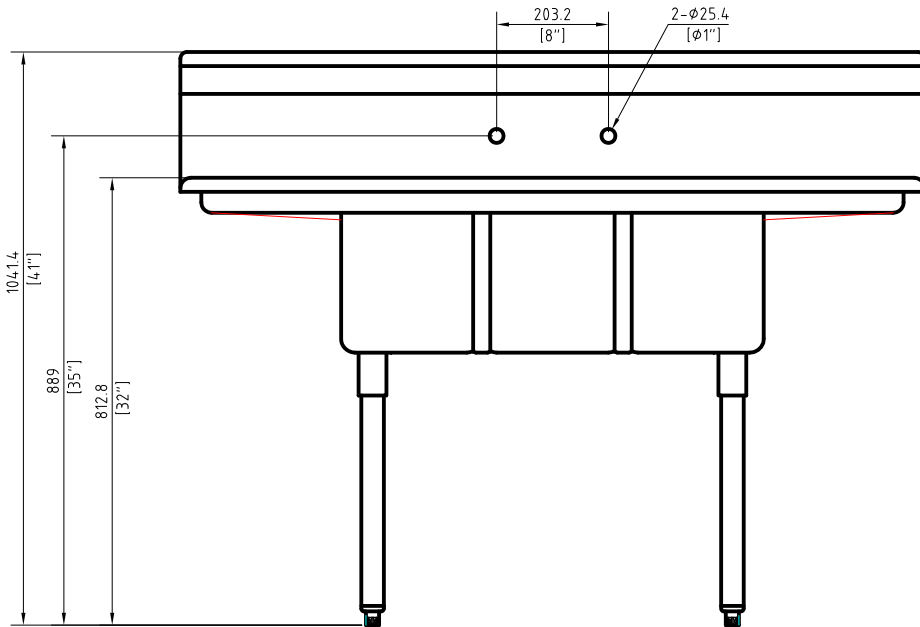

SE10143D

Three Tubs Sink With Both Side Drain Boards

Visit our website at
www.GSW-USA.com

4177 Rowland Ave., #B, El Monte, CA 91731

Tel.: (800) 897-5999, (626) 291-5599

Fax: (626)286-0133

E-mail: sales@gsw-usa.com