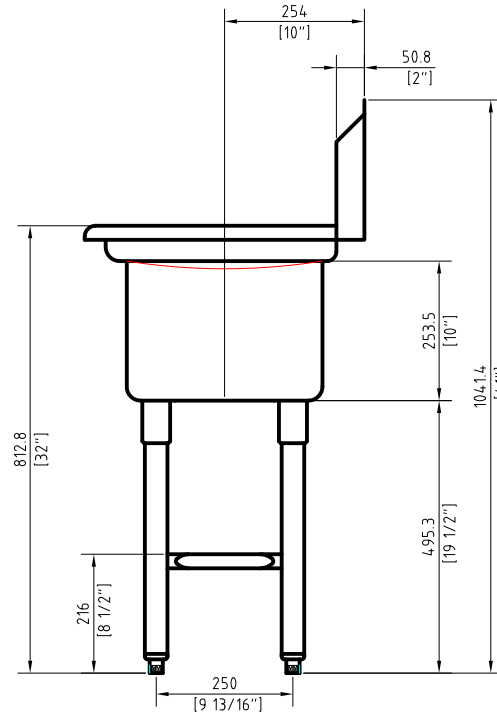

SE10143D

Three Tubs Sink With Both Side Drain Boards

Visit our website at
www.GSW-USA.com

4177 Rowland Ave., #B, El Monte, CA 91731

Tel.: (800) 897-5999, (626) 291-5599

Fax: (626)286-0133

E-mail: sales@gsw-usa.com