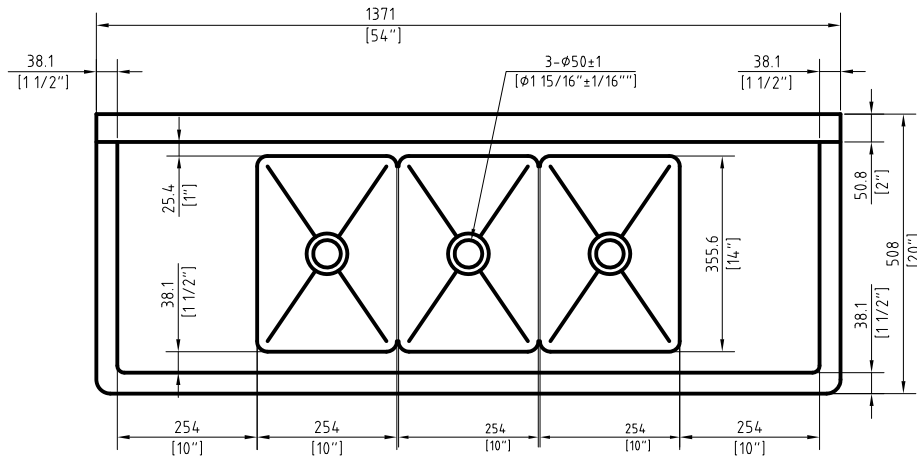

SE10143D

Three Tubs Sink With Both Side Drain Boards

Visit our website at
www.GSW-USA.com

4177 Rowland Ave., #B, El Monte, CA 91731

Tel.: (800) 897-5999, (626) 291-5599

Fax: (626)286-0133

E-mail: sales@gsw-usa.com