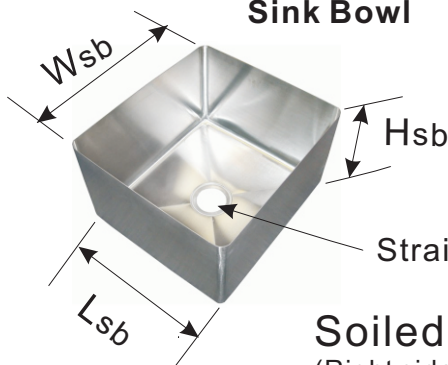

Sink Bowl

Soiled Dish Table
(Right side shown in picture)

Custom-Made Dish Table (unit: inch)

Date: _____

Overall Size: _____ W x _____ L x _____ H

Material Gauge: ☐ 16; ☐ 18

☐ Left Side; ☐ Right Side

Back Splash Height: _____ Hb

☐ Clean Dish Table

☐ Soiled Dish Table

Sink Bowl Order No. _____ (choose from next page)

Sink Bowl Size: _____ Wsb x _____ Lsb x _____ Hsb

Strainer Opening: _____

Company: _____ Account#: _____

Contact: _____

Tel: _____ Fax: _____

Ship State: _____ Ship Zip Code: _____

Please comment and attach other drawings if needed. Thank you.