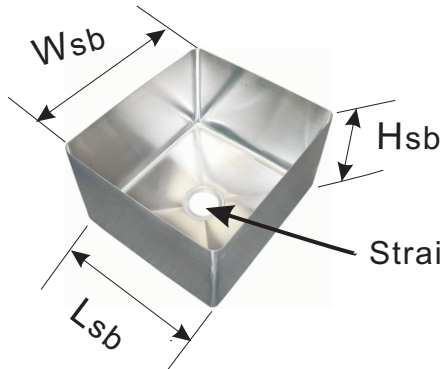

www.GSW-USA.com

GSW Inc. Custom-Made Order Form

Tel: 800-897-5999, 626-291-5599

Fax: 626-286-0166

Email: sales@gsw-usa.com

Center Drain Sink Bowl