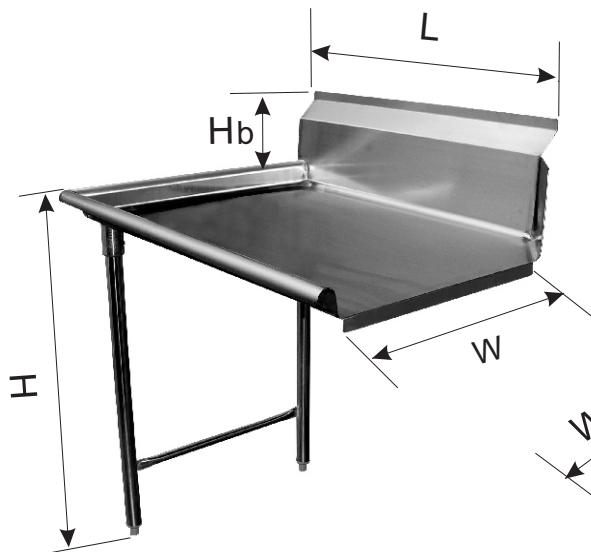

www.GSW-USA.com

GSW Inc. Custom-Made Order Form

Tel: 800-897-5999, 626-291-5599

Fax: 626-286-0166

Email: sales@gsw-usa.com

Clean Dish Table
(Left side shown in picture)